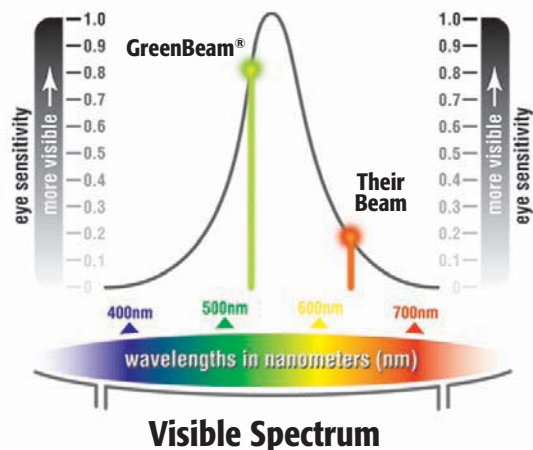

Block A No.9, Kangding Street, Beijing Economic
Technological Development Area, Beijing 100176 • CHINA
Tel: +86-10-6780-2799 • Fax: +86-10-6780-2790

TOPCON CORPORATION

75-1 Hasunuma-cho, Itabashi-ku, Tokyo 174-8580, Japan
Phone: (+81)3-3558-2527/2521 Fax: (+81)3-3960-4214
www.topcon.co.jp

RL-VH4DR/RL-VH4G2 Specifications

General Specifications		
	RL-VH4DR	RL-VH4G2
Accuracy	2 mm / 20 m	2 mm / 20 m
Detecting range	300 m	300 m
Beam type	635 nm red	532 nm green
Laser class	3R	3R
Rotating speed	0-300 rpm	0-300 rpm
Water-dust proof	IP54	IP54
Scanning width	180 degr	180 degr
Batteries	Alkaline (90hr operating time) Ni-MH, BT-63Q Recahrgeable* (45hr operating time)	Alkaline (27hr operating time) Ni-MH, BT-63Q Recahrgeable* (24hr operating time)
Weight	2,2 kg	2,6 kg
Dimensions	182 x 167 x 240 mm	182 x 167 x 240 mm
Detector	LS-80A	LS-80G
Remote Control		
Radius	100 m +	100 m +
Water-dust proof	IP66	IP66
Power	2 x AA	2 x AA

* Optional

Why green?

It's brighter. Up to four times brighter than conventional beams.

As the chart shows, your eye sees certain wavelengths of light better than others, with the mid-500 nanometer range being the most visible. That's why Topcon developed the GreenBeam®.

You can see the GreenBeam® anywhere under any conditions. Set the laser up for best coverage every time, no need to worry about windows or other lighted areas. You're using the beam instead of losing it, so the job gets done faster.

Your local Authorized Topcon dealer is:

Specifications subject to change without notice

©2009 Topcon Corporation All rights reserved.

The Bluetooth® word mark and logos are registered trademarks owned by Bluetooth SIG, Inc. and any use of such marks by Topcon is under license. Other trademarks and trade names are those of their respective owners.